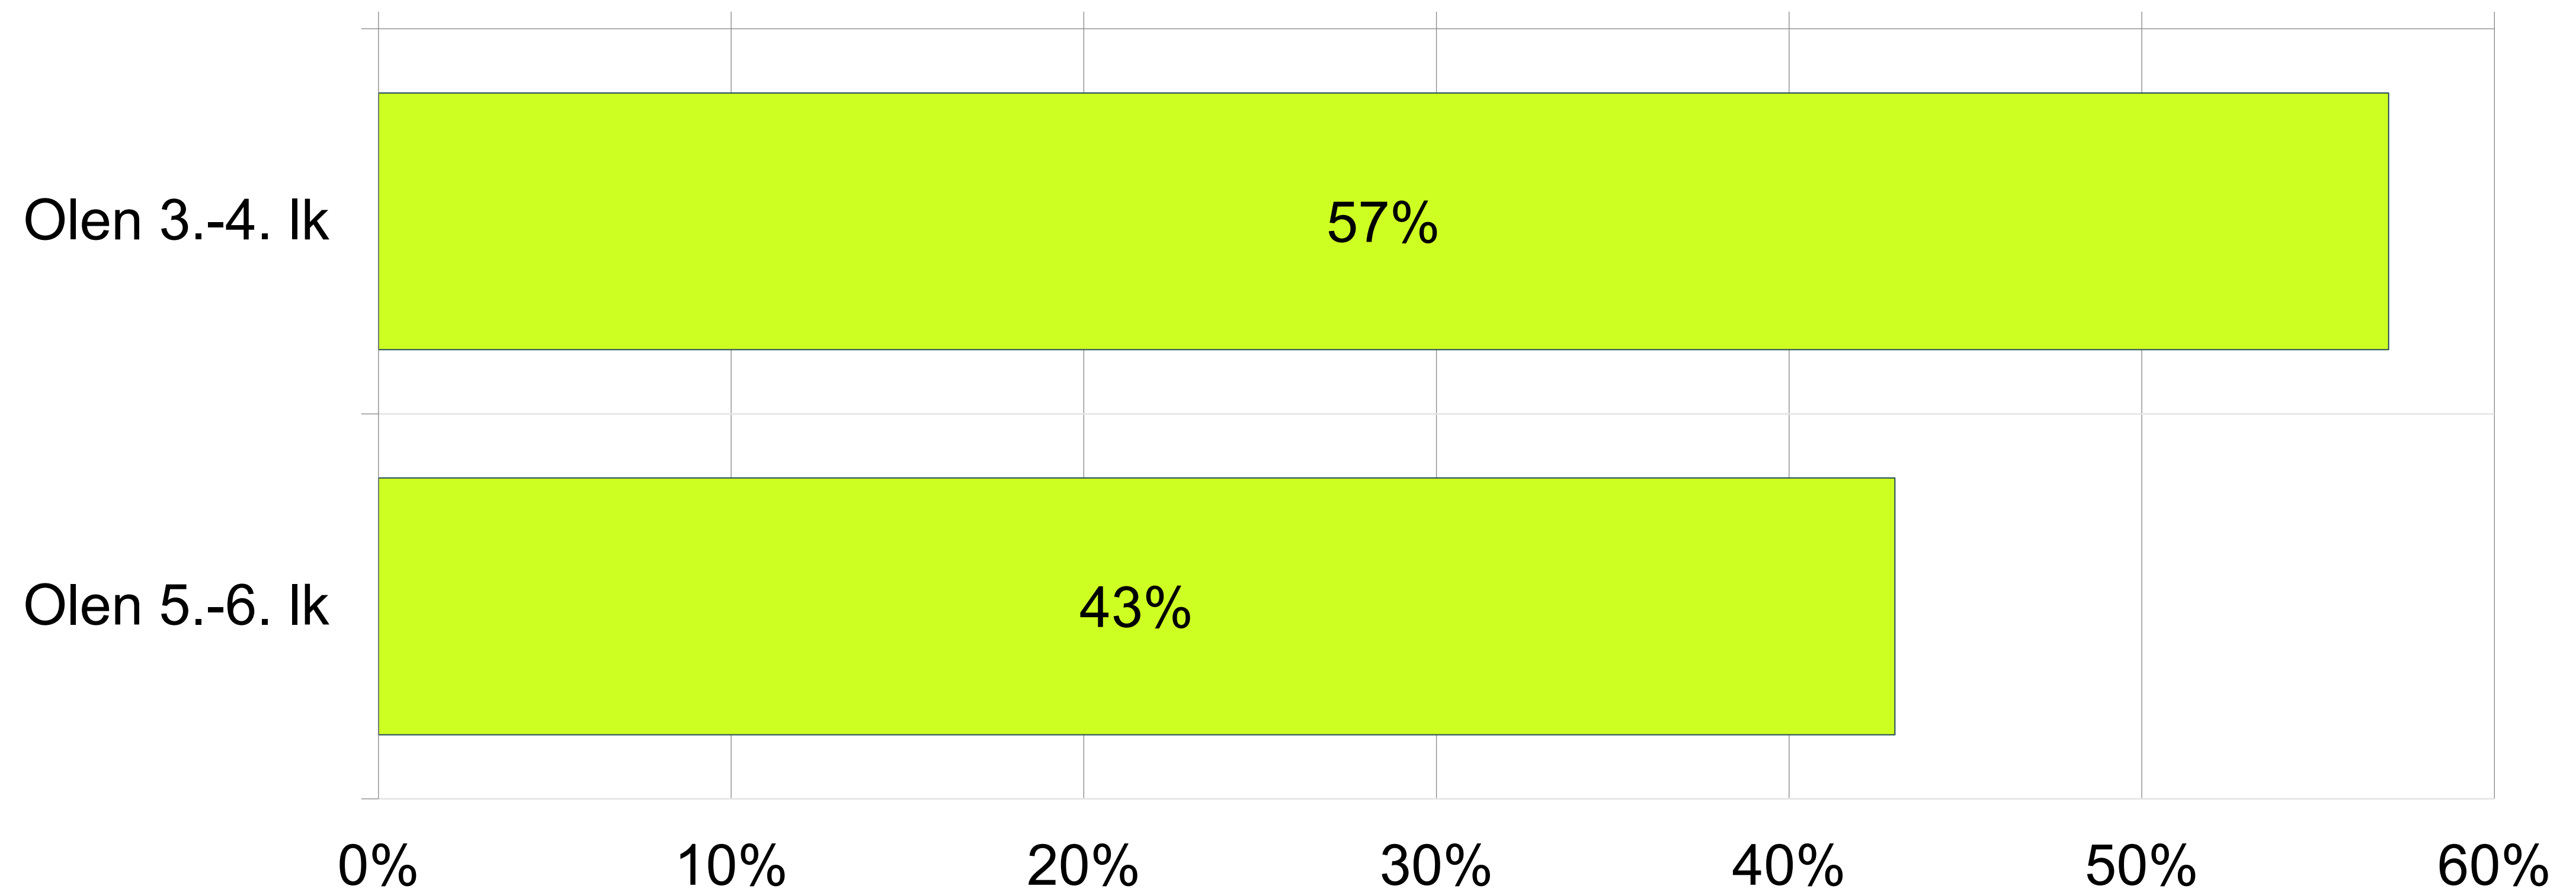

Vastaajan taustatiedot